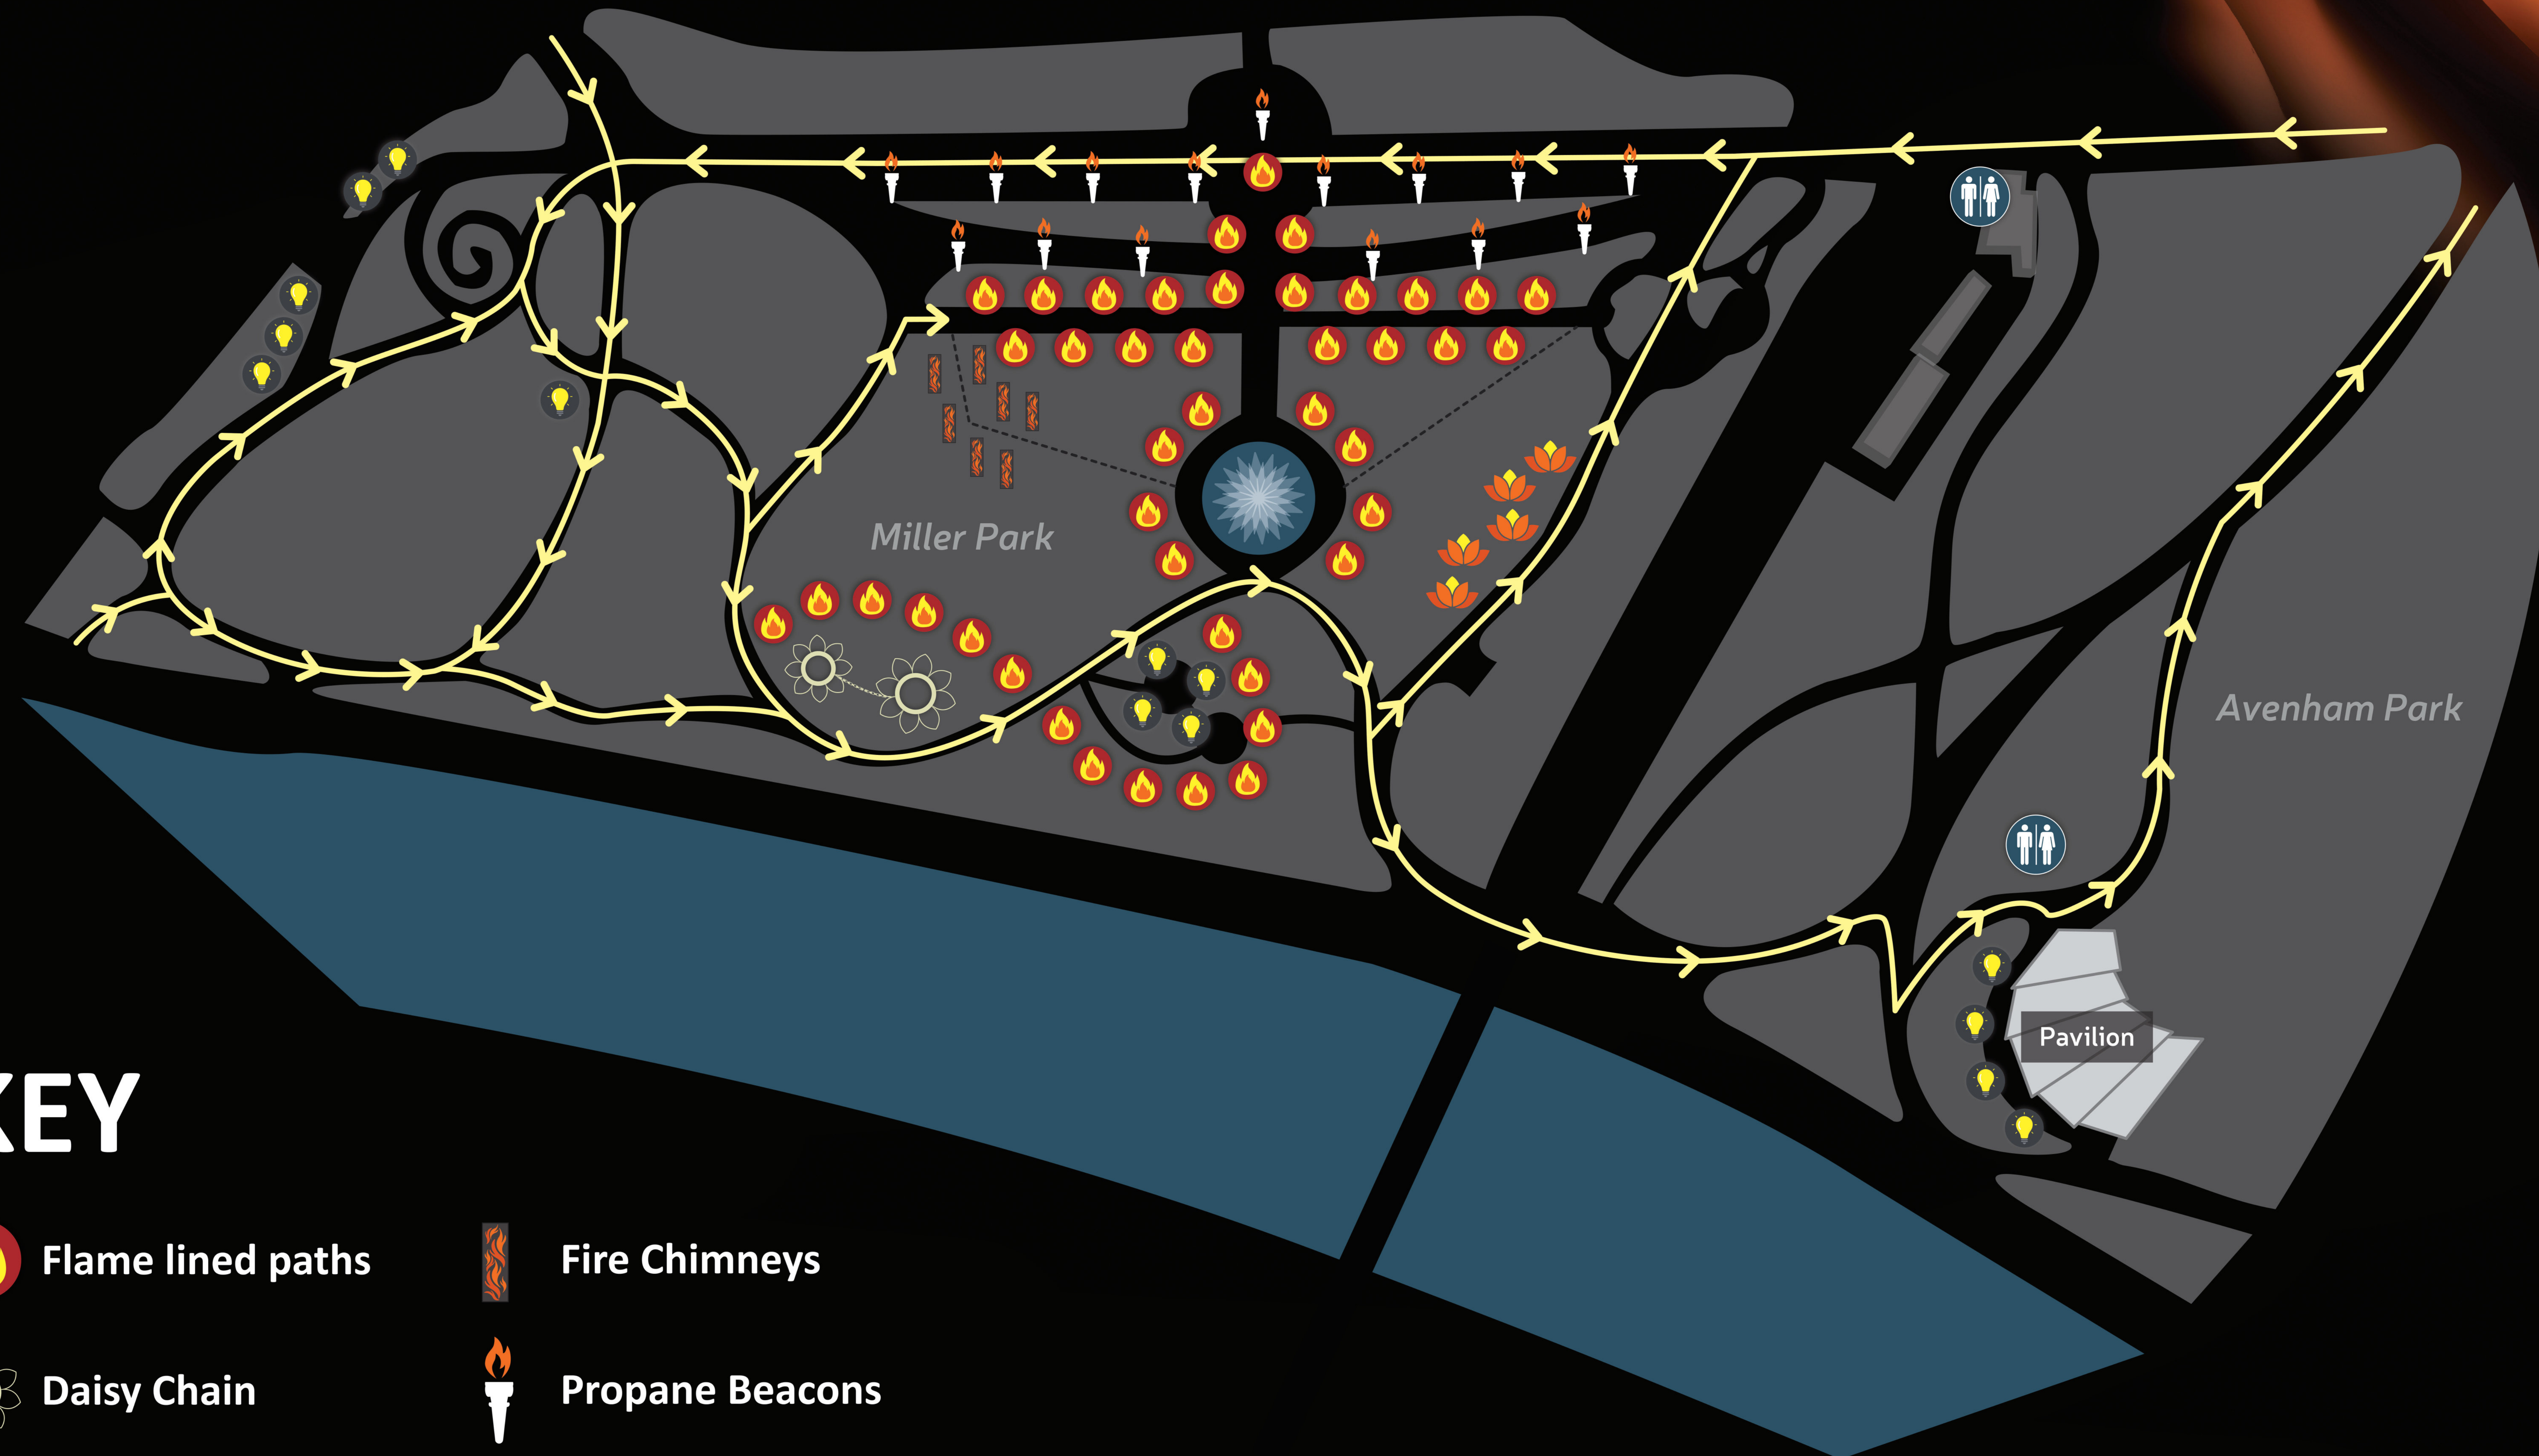

FIRE GARDEN

Event Area Map

KEY

- | | |
|---|---|
|  Flame lined paths |  Fire Chimneys |
|  Daisy Chain |  Propane Beacons |
|  Flaming Lotus |  Lights |
| |  Toilets |